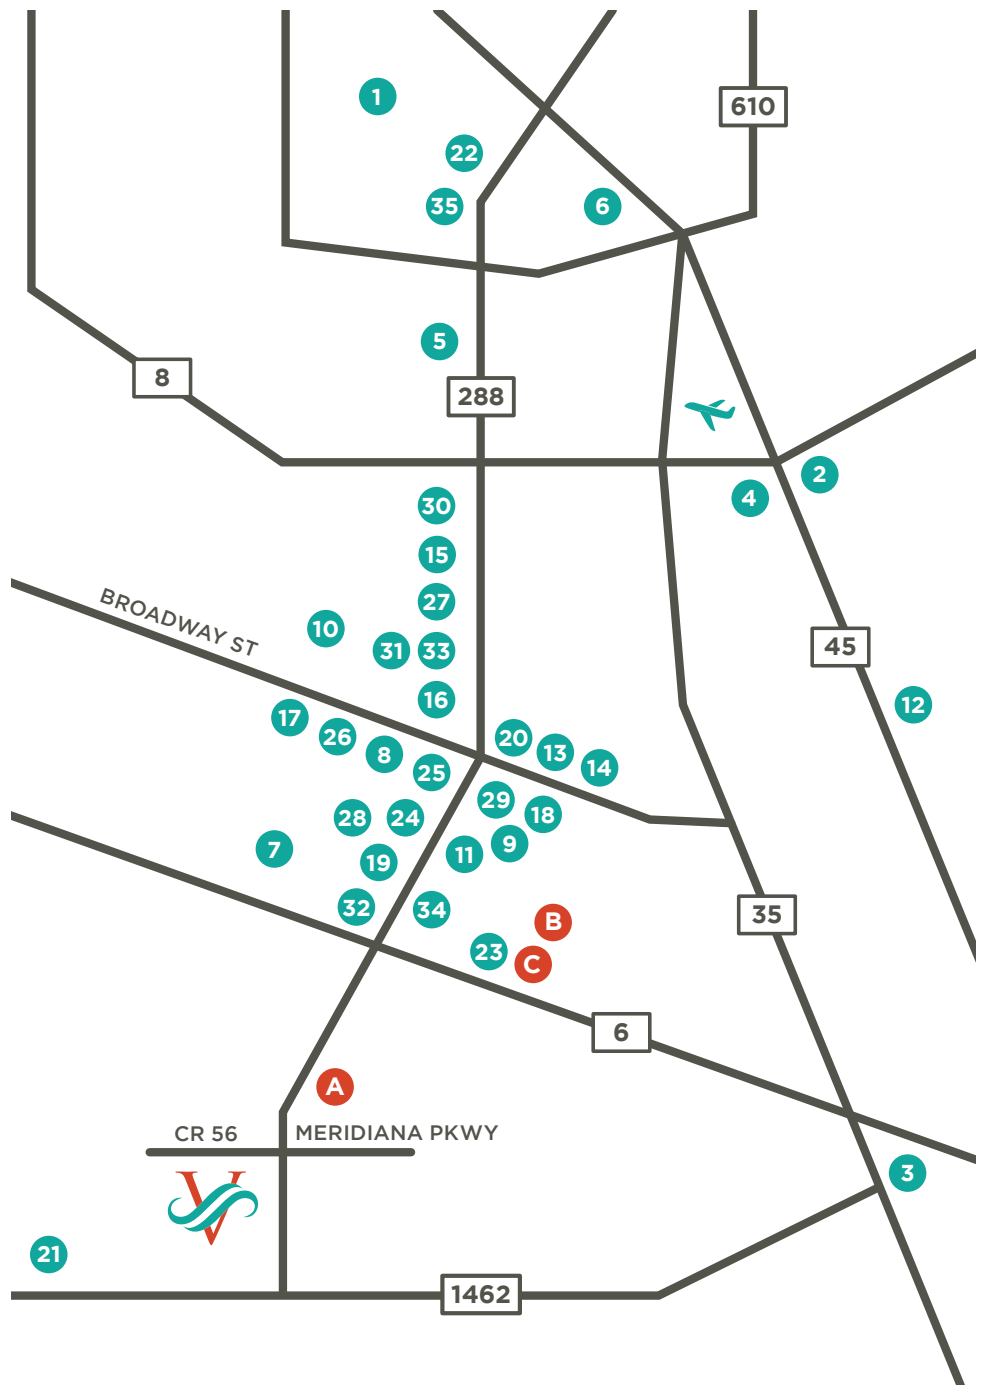

IT'S ALL ABOUT *Location*

SCHOOLS

- A** Meridiana Elementary
- B** Manvel Jr. High
- C** Manvel High School

MUSEUMS

- 1** Menil
- 2** Lone Star Flight Museum

COLLEGES & UNIVERSITIES

- 3** Alvin Community College
- 4** San Jacinto College South
- 5** Houston Community College
- 6** University of Houston

GROCERY STORES

- 16** HEB
- 17** Aldi
- 18** Randalls
- 19** Costo

HOME IMPROVEMENT

- 20** The Home Depot

PARKS

- 21** Brazos Bend State Park
- 22** Houston Zoo

RESTAURANTS, FOOD & DRINK

- 23** The Burger Barn
- 24** Jimmy Changas
- 25** BJ's Restaurant & Brewhouse
- 26** Gringo's Mexican Kitchen
- 27** Cracker Barrel

SHOPPING & MORE

- 28** Pearland Town Center
- 29** Target
- 30** Bass Pro
- 31** Academy
- 32** Future Manvel Town Center

HOSPITALS & MEDICAL

- 33** Pearland Medical Center
- 34** Apt Urgent Care
- 35** Texas Medical Center
 - Memorial Hermann
 - MD Anderson
 - Texas Children's Hospital
 - The Woman's Hospital of Texas
 - St. Luke's Health
 - Houston Methodist Hospital

*Map not to scale. Locations are approximate.